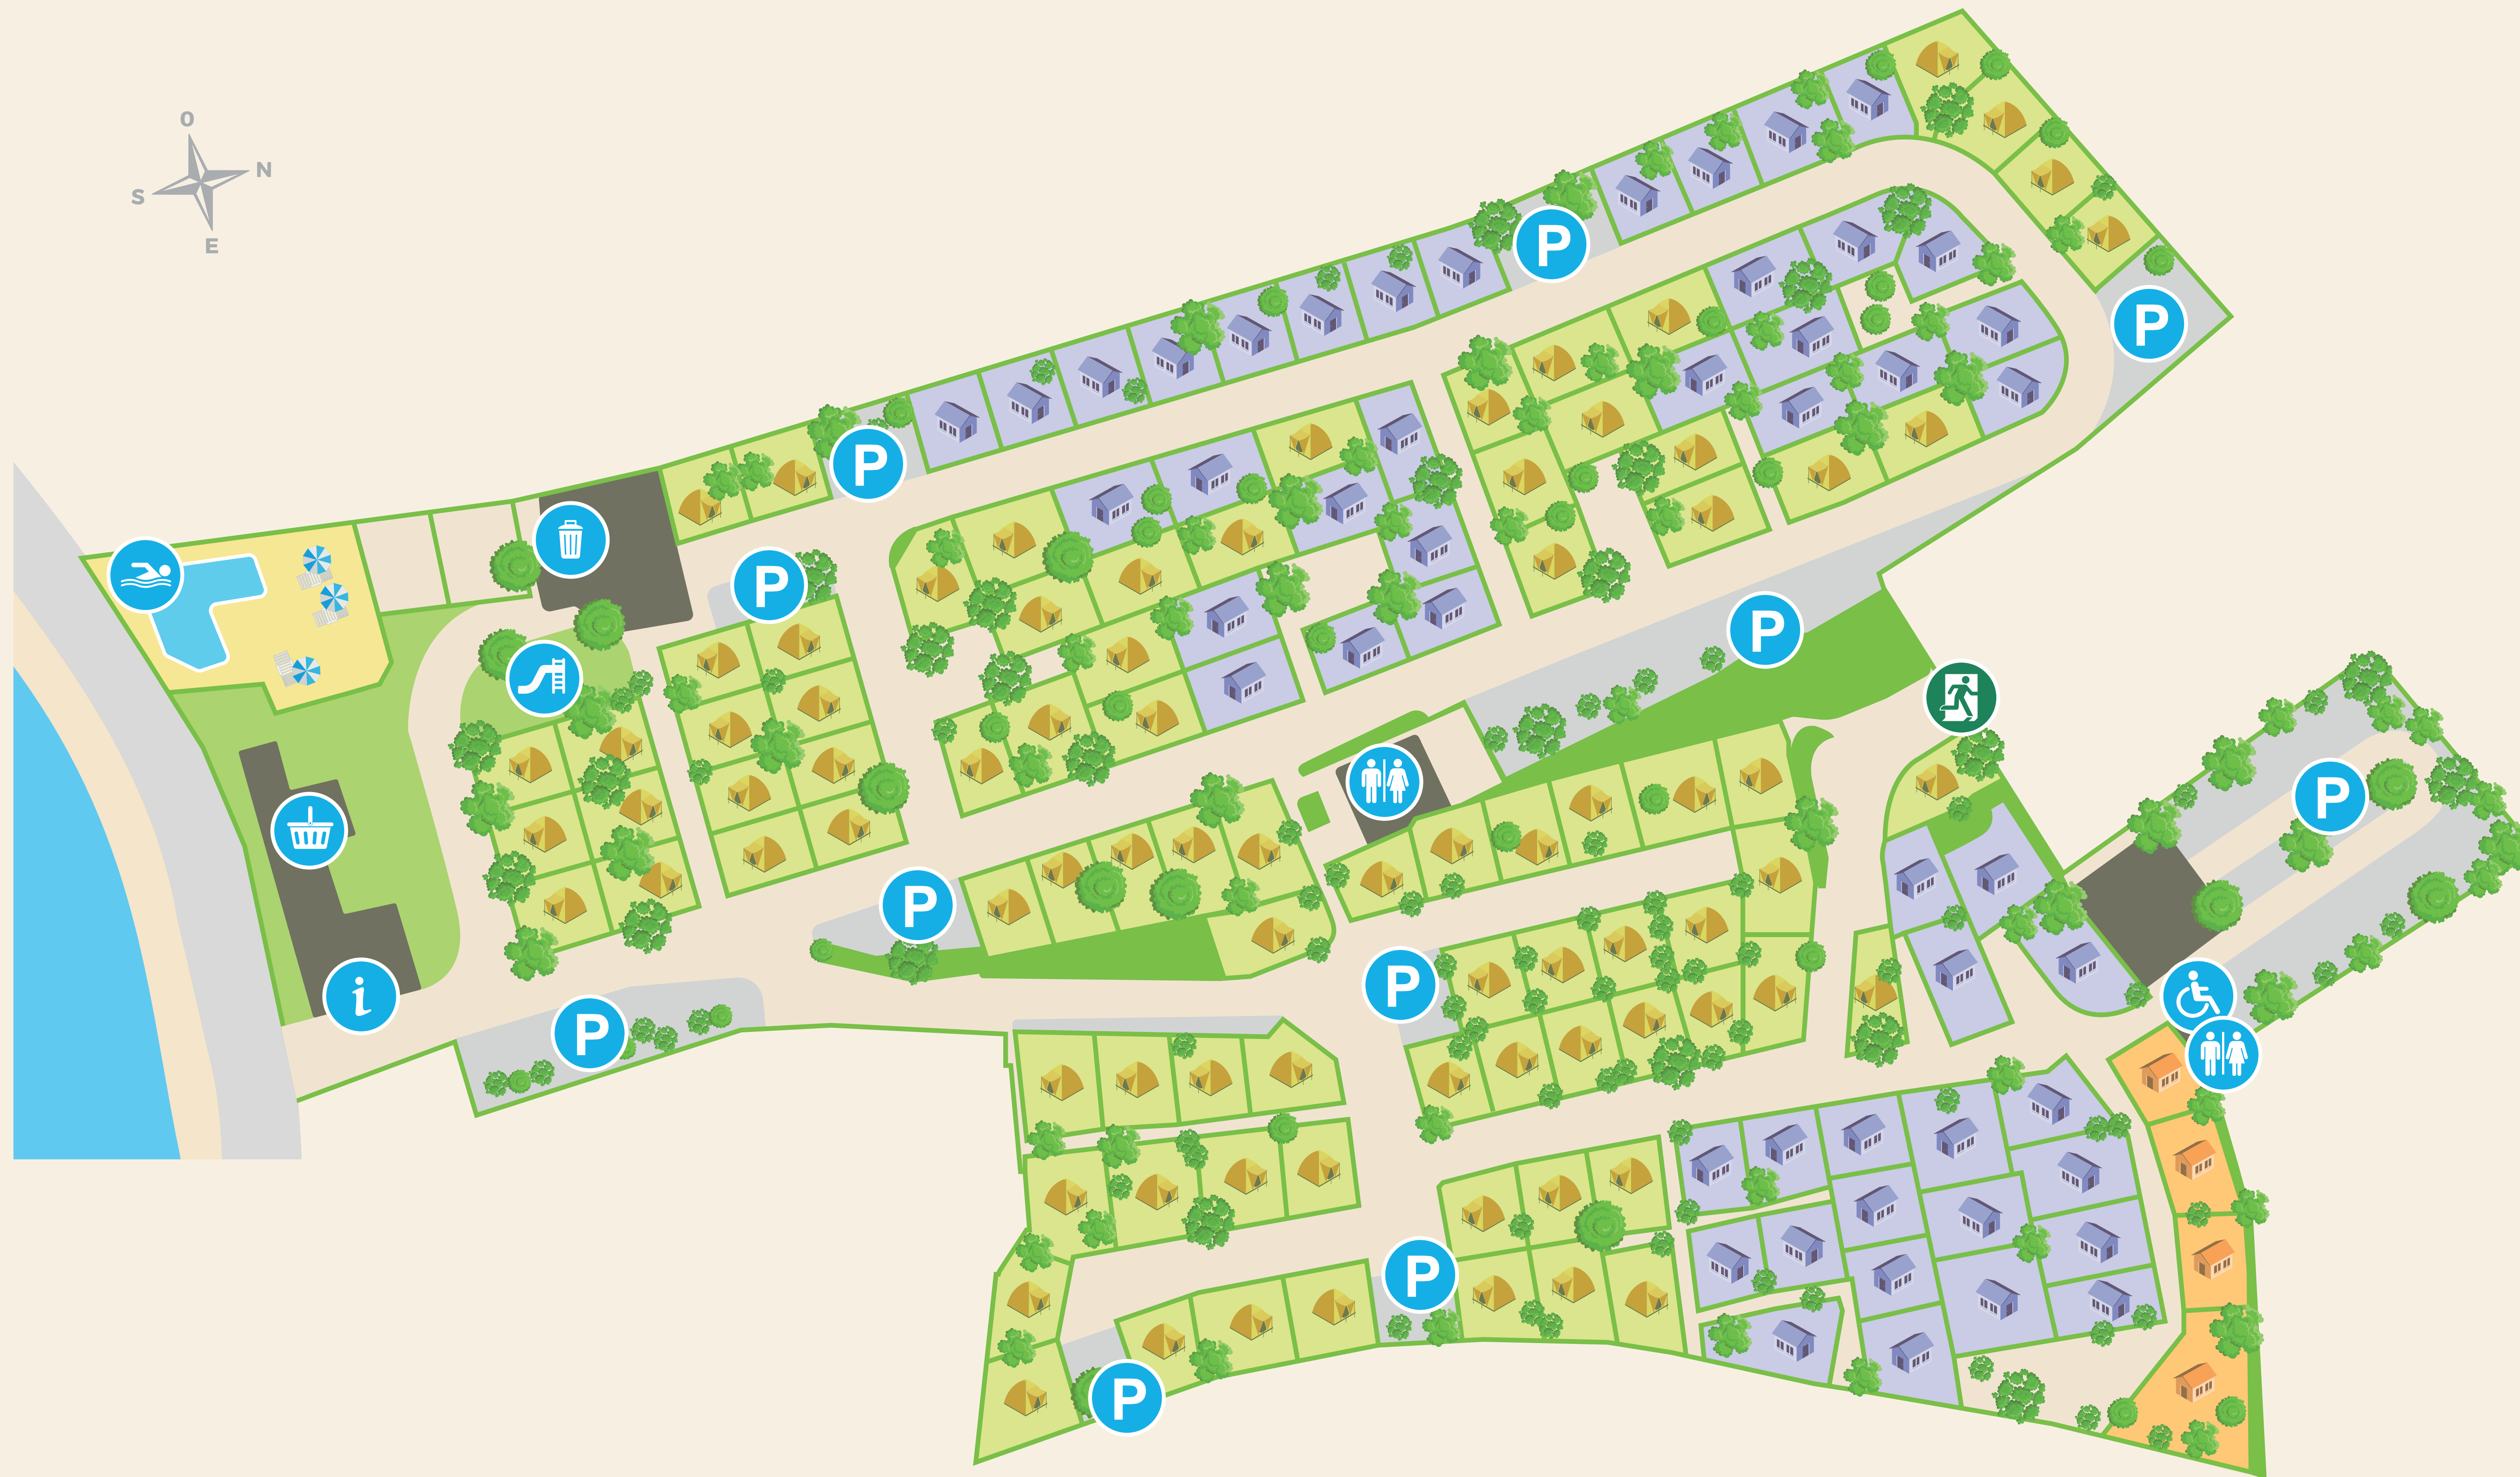

CAMPING LES TAMARIS

☎ 04 86 86 10 20

✉ lestamaris@pausado.com

🌐 les-tamaris.pausado.com

- | | | | |
|---|--|---|-------------------------------------|
|  | Sanitaires
Sanitary units |  | Accès handicapés
Disabled access |
|  | Piscine
Swimming pool |  | Parking |
|  | Superette
Grocery |  | Sortie de secours
Emergency exit |
|  | Poubelles
Garbage cans |  | Mobil-home |
|  | Point information
Information point |  | Chalet
Cottage |
|  | Aire de jeux
Playground |  | Emplacements
Pitches |